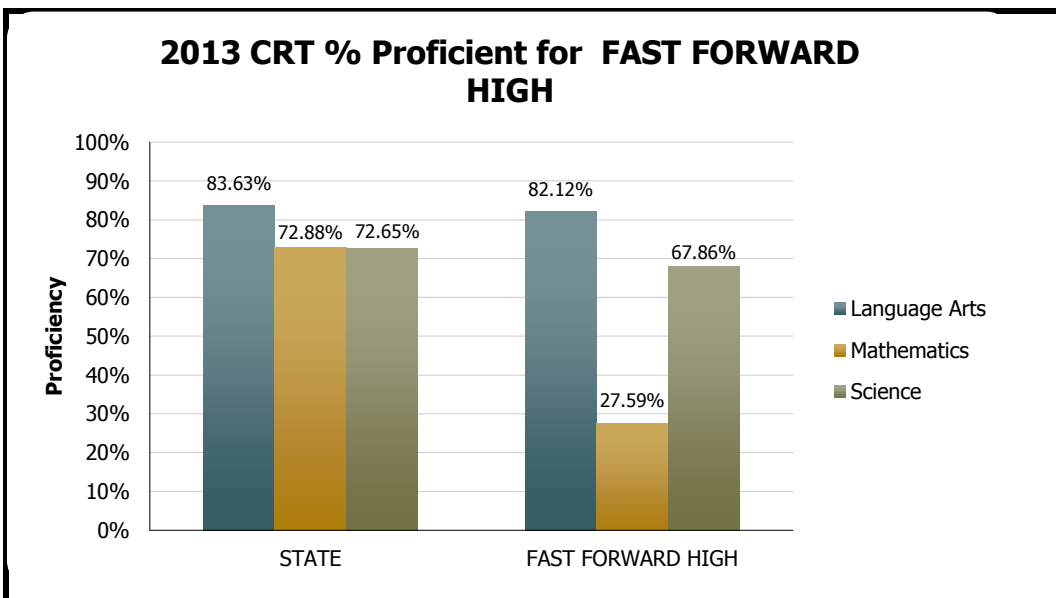

CRT Results for FAST FORWARD HIGH

Progress Scores

	2010	2011	2012	2013
Language Arts	148	199	226	210
Mathematics	184	112	161	155
Science	153	153	200	226

Percent Proficiency

	2010	2011	2012	2013
Language Arts	44%	62%	84%	82%
* Mathematics	24%	28%	25%	28%
Science	32%	38%	46%	68%

* Mathematics scores from 2009 received a new cut score which changed the scaling and equating. Data from 2009 and on are not comparable to prior years.