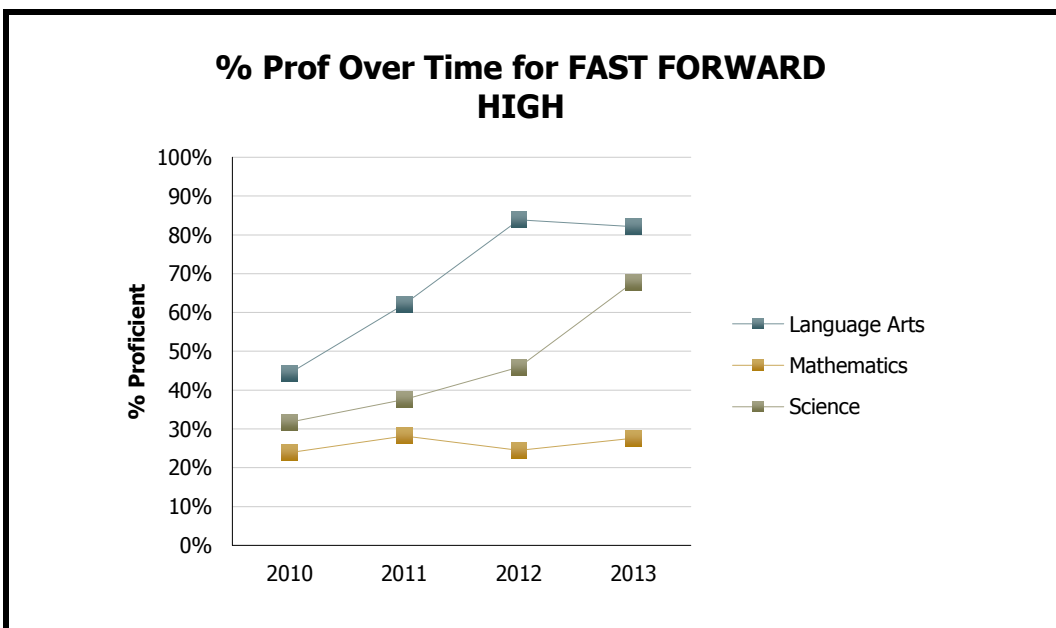

CRT Results for FAST FORWARD HIGH

Progress Scores

	2010	2011	2012	2013
Language Arts	148	199	226	210
Mathematics	184	112	161	155
Science	153	153	200	226

Percent Proficiency

	2010	2011	2012	2013
Language Arts	44%	62%	84%	82%
* Mathematics	24%	28%	25%	28%
Science	32%	38%	46%	68%

* Mathematics scores from 2009 received a new cut score which changed the scaling and equating. Data from 2009 and on are not comparable to prior years.